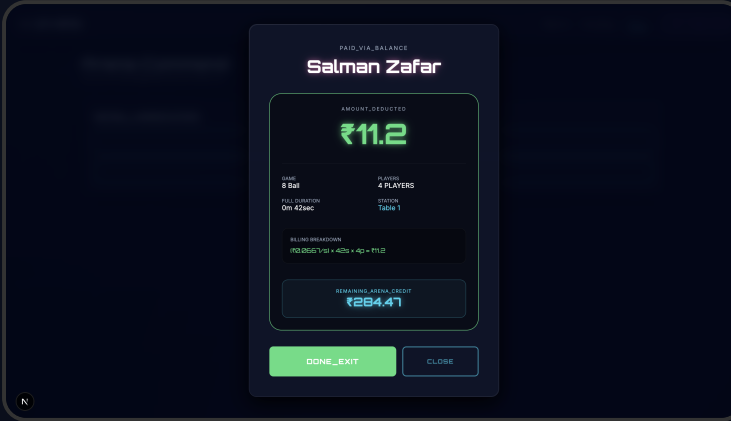

05. PRECISE BILLING

Automated Revenue Calculation

MICRO-BILLING LOGIC

System calculates costs down to the second (₹0.0667/s) ensuring total fairness.

REMAINING_CREDIT
₹284.47

Automated deductions from preloaded RFID wallets eliminate cash handling errors.