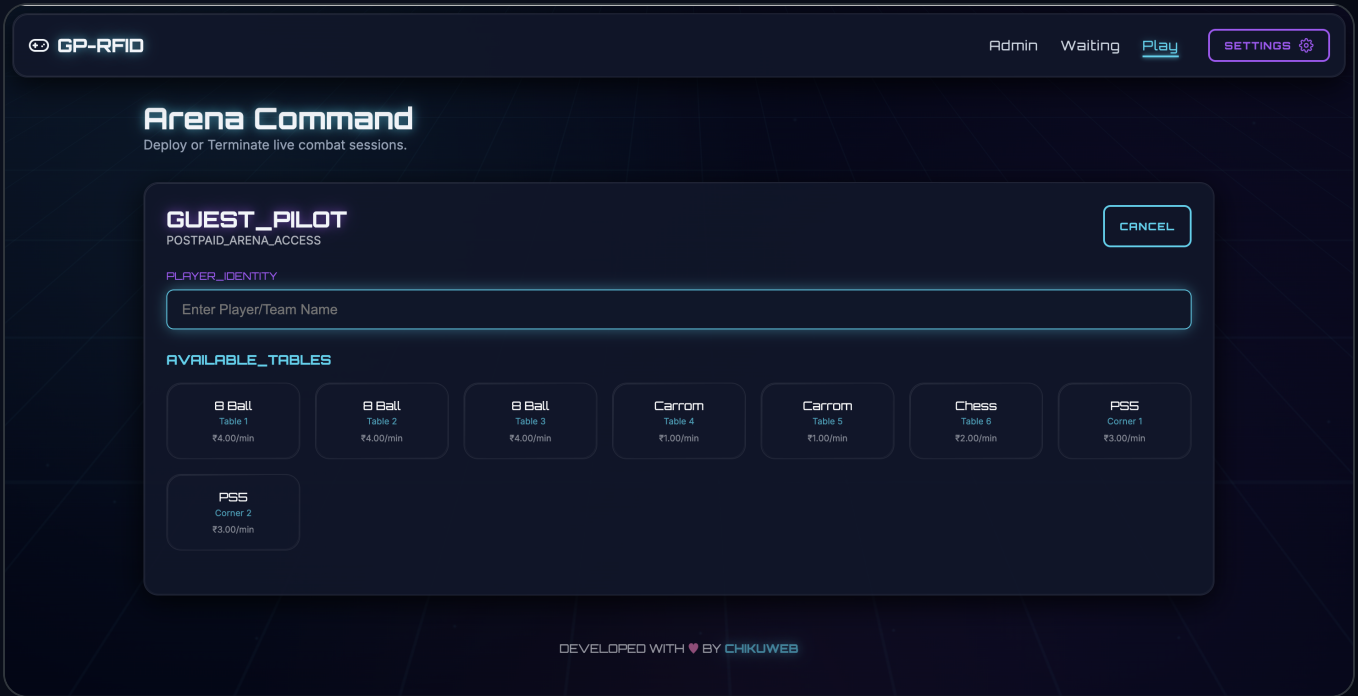

SMART GAMING RFID SYSTEM

Automate. Authenticate. Accelerate.

01. ARENA SETUP

Unified Inventory & Pricing Management

MODULAR CONFIGURATION

Define multiple game categories (PS5, Pool, PC) with specific player capacities and per-minute billing rates.

DIRECT EDIT CONTROL

Instant adjustments to rates and game status without shutting down the entire system.

02. ARENA COMMAND

Dynamic Session Deployment

PLAYER-CENTRIC IDENTITY

Assign individual or team names (GUEST_PILOT) to cards for personal session tracking and leaderboards.

REAL-TIME AVAILABILITY

Visual grid showing 'Available Tables' vs active ones, preventing double-booking and confusion.

03. SECURE INITIATION

Verification & Contactless Entry

ARENA_INITIATION

ACCESS_CODE

4540