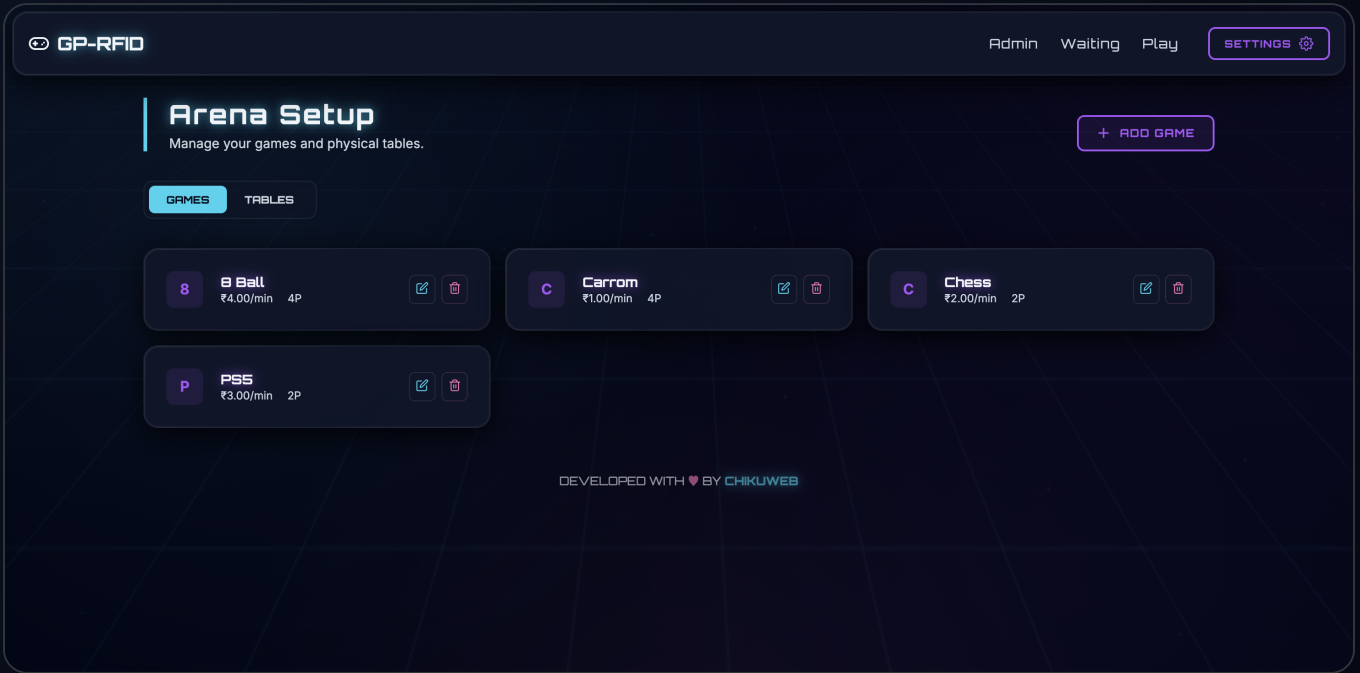

SMART GAMING RFID SYSTEM

Automate. Authenticate. Accelerate.

01. ARENA SETUP

Unified Inventory & Pricing Management

MODULAR CONFIGURATION

Define multiple game categories (PS5, Pool, PC) with specific player capacities and per-minute billing rates.

DIRECT EDIT CONTROL

Instant adjustments to rates and game status without shutting down the entire system.

02. ARENA COMMAND

Dynamic Session Deployment

PLAYER-CENTRIC IDENTITY

Assign individual or team names (GUEST_PILOT) to cards for personal session tracking and leaderboards.

REAL-TIME AVAILABILITY

Visual grid showing 'Available Tables' vs active ones, preventing double-booking and confusion.

03. SECURE INITIATION

Verification & Contactless Entry

ARENA_INITIATION

ACCESS_CODE

4540